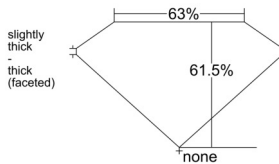

GIA®

FACSIMILE

GIA REPORT 6555570828

Verify this report at GIA.edu

GIA NATURAL DIAMOND DOSSIER®

June 24, 2026
GIA Report Number 6555570828
Shape and Cutting Style ..... Oval Brilliant
Measurements ..... 7.11 x 4.95 x 3.05 mm

GRADING RESULTS

Carat Weight ..... 0.72 carat
Color Grade I
Clarity Grade VS1

ADDITIONAL GRADING INFORMATION

Polish ..... Excellent
Symmetry ..... Very Good
Fluorescence ..... Faint
Clarity Characteristics..... Crystal, Needle, Pinpoint, Cloud
Inscription(s): GIA 6555570828

PROPORTIONS

Profile not to actual proportions

GRADING SCALES

GIA COLOR SCALE		GIA CLARITY SCALE			
COLORLESS	D	VERY VERY SLIGHTLY INCLUDED	FLAWLESS		
	E		INTERNALLY FLAWLESS		
	F	VERY SLIGHTLY INCLUDED	VVS₁		
	G		VVS₂		
	H		VS₁		
	NEAR COLORLESS	I	SLIGHTLY INCLUDED	VS₂	
		J		SI₁	
		FAINT	K	INCLUDED	SI₂
			L		I₁
			M		I₂
VERT LIGHT	N		LIGHT	I₃	
	O				
	P				
	Q				
	R